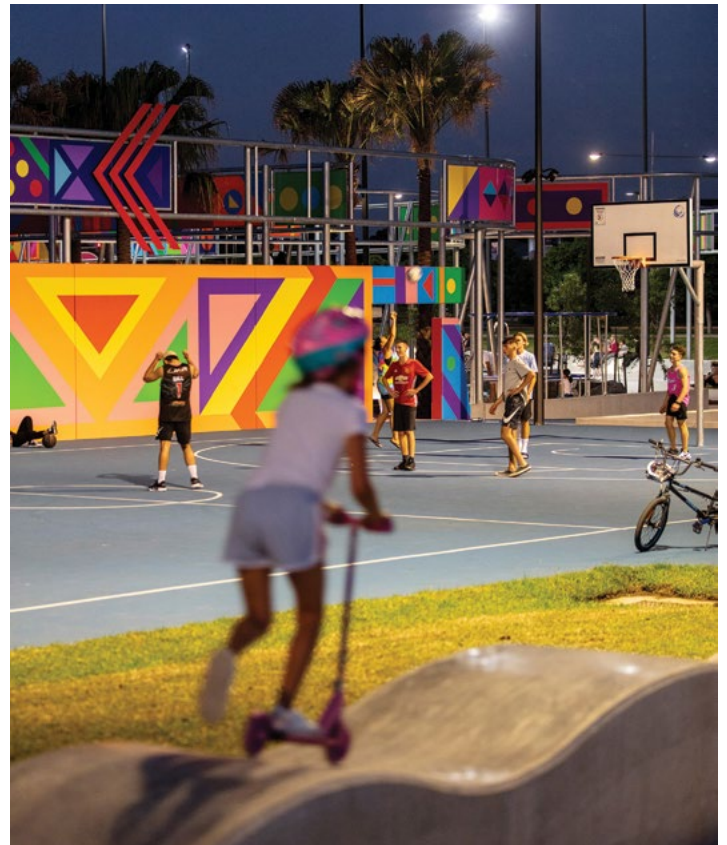

ORAN PARK

Julia Reserve Youth Precinct

The Julia Reserve Youth Precinct provides 2.5 hectares of diverse recreational, social and leisure opportunities where people can play, explore and learn.

Supported by Camden Council, the Precinct includes two major facilities; a Skate Park and Youth and Recreation building that combine to create an active vibrant place.

Julia Reserve has a mix of facilities and features including:

- Skate park
- Basketball courts
- Amphitheatre
- Table tennis
- Multi-use courts
- A parkour area
- Open space kick-about areas
- Shelter structures

The Precinct also hosts a large informal lawn, wide pedestrian pathways and picnic facilities.

Consultation with the community - including local schools, Camden Council and the Local Area Command (NSW Police) - informed the facility's design process which has created a sense of ownership and stewardship with local youth.